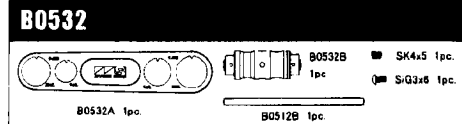

1/8 スケールレーシングカー MRX 4-R パーツリスト

NO.01

- H1006 REAR SPOILER ADJ. SCREW
- H1008 LOLA VDS
- H1009 BODY STIFFENER
- H1010 REAR SPOILER SET
- H1011 REAR SPOILER
- H1101 FRONT WHEEL (WHITE)
- H1102 REAR WHEEL (WHITE)
- P0218 STICKER FLAG & FLAME

OTHER OPTIONAL PARTS

- B0010 *AIR BOOSTER* AIR FILTER SET
- B0011 *AIR BOOSTER* AIR FILTER
- B0103 FUEL FILTER L
- B0104 FUEL FILTER S
- B0113 AIR FILTER FOR 210N-ROAD
- B0115 FUEL PUMP 500ml
- B0116 PRESSURE CHAMBER SET
- B0117 PRESSURE CHAMBER MOUNT
- B0203 QUICK BOOSTER
- B0207 POCKET BOOSTER
- B0208 ADAPTER FOR POCKET BOOSTER
- B0209 BATTERY FOR POCKET BOOSTER
- B0213 POWER PACK 1000 (FUTABA)
- B0214 POWER PACK 1000 (SANWA)
- B0220 PRO STARTER RII
- B0233 BATTERY CODE FOR RII/BII
- B0301 LOCK FIRM LIQUID
- B0303 ENGINE MAINTENANCE OIL
- B0306 RAD REZ
- B0308 SUPER GREASE
- B0316 SUPER SILICON #400
- B0325 SUPER SILICON #500
- B0326 SUPER SILICON #600
- B0327 SUPER SILICON #700
- B0328 SUPER SILICON #800
- B0329 AIR FILTER OIL
- B0330 SUPER JOINT GREASE
- B0332 SUPER SILICON #450
- B0333 SUPER SILICON #550
- B0406 BOTH SIDE TAPE
- B0407 FLAT WASHER 3mm
- B0408 FLAT WASHER 4mm
- B0410 COLOR SILICON PIPE PINK
- B0411 COLOR SILICON PIPE GREEN
- B0412 COLOR SILICON PIPE YELLOW
- B0413 COLOR SILICON PIPE GRAY