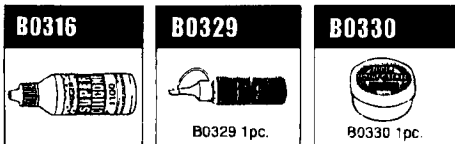

1/8 スケールレーシングカー MRX 4-R パーツリスト

NO.01

- H1006 REAR SPOILER ADJ. SCREW
- H1008 LOLA VDS
- H1009 BODY STIFFENER
- H1010 REAR SPOILER SET
- H1011 REAR SPOILER
- H1101 FRONT WHEEL (WHITE)
- H1102 REAR WHEEL (WHITE)
- P0218 STICKER FLAG & FLAME

OTHER OPTIONAL PARTS

- B0010 *AIR BOOSTER* AIR FILTER SET
- B0011 *AIR BOOSTER* AIR FILTER
- B0103 FUEL FILTER L
- B0104 FUEL FILTER S
- B0113 AIR FILTER FOR 210N-ROAD
- B0115 FUEL PUMP 500ml
- B0116 PRESSURE CHAMBER SET
- B0117 PRESSURE CHAMBER MOUNT
- B0203 QUICK BOOSTER
- B0207 POCKET BOOSTER
- B0208 ADAPTER FOR POCKET BOOSTER
- B0209 BATTERY FOR POCKET BOOSTER
- B0213 POWER PACK 1000 (FUTABA)
- B0214 POWER PACK 1000 (SANWA)
- B0220 PRO STARTER RII
- B0233 BATTERY CODE FOR RII/BII
- B0301 LOCK FIRM LIQUID
- B0303 ENGINE MAINTENANCE OIL
- B0306 RAD REZ
- B0308 SUPER GREASE
- B0316 SUPER SILICON #400
- B0325 SUPER SILICON #500
- B0326 SUPER SILICON #600
- B0327 SUPER SILICON #700
- B0328 SUPER SILICON #800
- B0329 AIR FILTER OIL
- B0330 SUPER JOINT GREASE
- B0332 SUPER SILICON #450
- B0333 SUPER SILICON #550
- B0406 BOTH SIDE TAPE
- B0407 FLAT WASHER 3mm
- B0408 FLAT WASHER 4mm
- B0410 COLOR SILICON PIPE PINK
- B0411 COLOR SILICON PIPE GREEN
- B0412 COLOR SILICON PIPE YELLOW
- B0413 COLOR SILICON PIPE GRAY