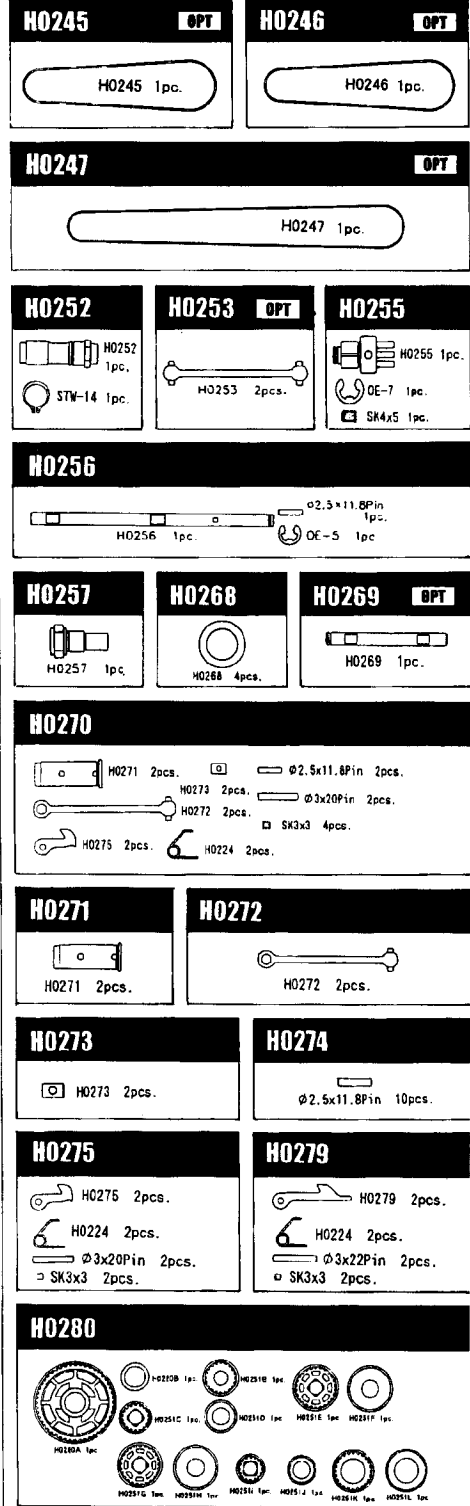

1/8th Scale 4WD Gas Powered Racing Car MRX4-R Parts List

H0076 INSTRUCTION MANUAL
H0077 DECAL MRX4-R
D0104R REAR LOWER SUS. SHAFT
H0104L FRONT LOWER SUS. SHAFT
J0105U REAR UPPER SUS. SHAFT
D0105R KING PIN
H0107/1 FRONT STABILIZER BAR
H0133 BRAKE BRACKET
H0134 REAR LOWER ARM MOUNT
H0135 FRONT UPPER ARM
H0136 REAR UPPER ARM
H0137 FRONT LOWER ARM
H0138 REAR LOWER ARM
H0139 FRONT UPRIGHT
H0140 REAR UPRIGHT
H0141 FRONT ANTI-ROLL BAR HOLDER
H0142 RADIO PLATE MOUNT
H0143 MIDDLE SHAFT BRACKET
H0144 KING PIN BALL CUP
H0145 ADJUST NUT
H0146 SUS. ARM SPACER
H0147 REAR UPPER ARM SET

H0148 FRONT BULKHEAD
H0149 REAR BULKHEAD
T0154 ECCENTRIC HUB
H0158 FRONT UPRIGHT
H0161 FRONT UPPER SUS. SHAFT
H0163 REAR ANTI-ROLL BAR
H0164 ROLL BAR
H0180 REAR UPRIGHT BALL
H0181 REAR UPRIGHT SPACER
H0185 REAR ADJUSTABLE ANTI-ROLL BAR SET
H0186 REAR ADJUSTABLE ANTI-ROLL BAR
H0187 TITANIUM KING PIN BALL (2 pcs.)
H0187/1 TITANIUM KING PIN BALL (8 pcs.)
H0205 PULLEY HUB
D0206 INNER DRIVE JOINT
H0208 FRONT AXLE SPACER
J0209 MIDDLE SHAFT
H0222 REAR AXLE SHAFT
D0240 BELT S 6mm
H0240 BELT S 8mm
H0241 BELT L 6mm

H0245 BELT S 6mm RUBBER
H0246 BELT S 9mm RUBBER
H0247 BELT L 6mm RUBBER
H0252 FRONT ONE WAY DRIVE AXLE
H0253 FRONT DRIVE SHAFT
H0255 BRAKE PULLEY ADAPTER
H0256 2 SPEED SHAFT
H0257 2 SPEED ADAPTER
H0268 AXLE WASHER
H0269 TITANIUM MIDDLE SHAFT
H0270 FRONT UNIVERSAL JOINT SET
H0271 FRONT AXLE SHAFT FOR UNIVERSAL
H0272 FRONT DRIVE SHAFT FOR UNIVERSAL
H0273 JOINT SHAFT FOR UNIVERSAL
H0274 ROLLER PIN ϕ 2.5x11.8 (10 pcs.)
H0275 FRONT WHEEL CHANGE LEVER
H0279 REAR WHEEL CHANGE LEVER
H0280 PULLEY SET