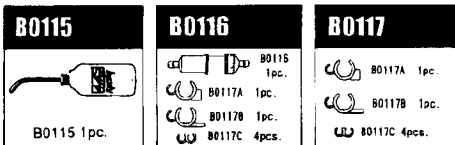

1/8 スケールレーシングカー MRX 4-R パーツリスト

NO.01

- H1006 REAR SPOILER ADJ. SCREW
- H1008 LOLA VDS
- H1009 BODY STIFFENER
- H1010 REAR SPOILER SET
- H1011 REAR SPOILER
- H1101 FRONT WHEEL (WHITE)
- H1102 REAR WHEEL (WHITE)
- P0218 STICKER FLAG & FLAME

OTHER OPTIONAL PARTS

- B0010 *AIR BOOSTER* AIR FILTER SET
- B0011 *AIR BOOSTER* AIR FILTER
- B0103 FUEL FILTER L
- B0104 FUEL FILTER S
- B0113 AIR FILTER FOR 210N-ROAD
- B0115 FUEL PUMP 500ml
- B0116 PRESSURE CHAMBER SET
- B0117 PRESSURE CHAMBER MOUNT
- B0203 QUICK BOOSTER
- B0207 POCKET BOOSTER
- B0208 ADAPTER FOR POCKET BOOSTER
- B0209 BATTERY FOR POCKET BOOSTER
- B0213 POWER PACK 1000 (FUTABA)
- B0214 POWER PACK 1000 (SANWA)
- B0220 PRO STARTER RII
- B0233 BATTERY CODE FOR RII/BII
- B0301 LOCK FIRM LIQUID
- B0303 ENGINE MAINTENANCE OIL
- B0306 RAD REZ
- B0308 SUPER GREASE
- B0316 SUPER SILICON #400
- B0325 SUPER SILICON #500
- B0326 SUPER SILICON #600
- B0327 SUPER SILICON #700
- B0328 SUPER SILICON #800
- B0329 AIR FILTER OIL
- B0330 SUPER JOINT GREASE
- B0332 SUPER SILICON #450
- B0333 SUPER SILICON #550
- B0406 BOTH SIDE TAPE
- B0407 FLAT WASHER 3mm
- B0408 FLAT WASHER 4mm
- B0410 COLOR SILICON PIPE PINK
- B0411 COLOR SILICON PIPE GREEN
- B0412 COLOR SILICON PIPE YELLOW
- B0413 COLOR SILICON PIPE GRAY