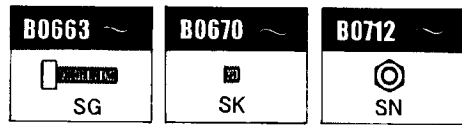

1/8 スケールレーシングカー MRX 4-R パーツリスト

NO.01

- H1006 REAR SPOILER ADJ. SCREW
- H1008 LOLA VDS
- H1009 BODY STIFFENER
- H1010 REAR SPOILER SET
- H1011 REAR SPOILER
- H1101 FRONT WHEEL (WHITE)
- H1102 REAR WHEEL (WHITE)
- P0218 STICKER FLAG & FLAME

OTHER OPTIONAL PARTS

- B0010 *AIR BOOSTER* AIR FILTER SET
- B0011 *AIR BOOSTER* AIR FILTER
- B0103 FUEL FILTER L
- B0104 FUEL FILTER S
- B0113 AIR FILTER FOR 210N-ROAD
- B0115 FUEL PUMP 500ml
- B0116 PRESSURE CHAMBER SET
- B0117 PRESSURE CHAMBER MOUNT
- B0203 QUICK BOOSTER
- B0207 POCKET BOOSTER
- B0208 ADAPTER FOR POCKET BOOSTER
- B0209 BATTERY FOR POCKET BOOSTER
- B0213 POWER PACK 1000 (FUTABA)
- B0214 POWER PACK 1000 (SANWA)
- B0220 PRO STARTER RII
- B0233 BATTERY CODE FOR RII/BII
- B0301 LOCK FIRM LIQUID
- B0303 ENGINE MAINTENANCE OIL
- B0306 RAD REZ
- B0308 SUPER GREASE
- B0316 SUPER SILICON #400
- B0325 SUPER SILICON #500
- B0326 SUPER SILICON #600
- B0327 SUPER SILICON #700
- B0328 SUPER SILICON #800
- B0329 AIR FILTER OIL
- B0330 SUPER JOINT GREASE
- B0332 SUPER SILICON #450
- B0333 SUPER SILICON #550
- B0406 BOTH SIDE TAPE
- B0407 FLAT WASHER 3mm
- B0408 FLAT WASHER 4mm
- B0410 COLOR SILICON PIPE PINK
- B0411 COLOR SILICON PIPE GREEN
- B0412 COLOR SILICON PIPE YELLOW
- B0413 COLOR SILICON PIPE GRAY