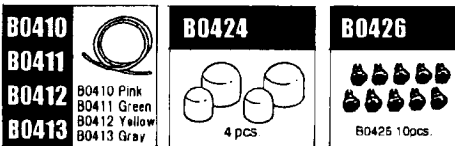

1/8 スケールレーシングカー MRX 4-R パーツリスト

NO.01

- H1006 REAR SPOILER ADJ. SCREW
- H1008 LOLA VDS
- H1009 BODY STIFFENER
- H1010 REAR SPOILER SET
- H1011 REAR SPOILER
- H1101 FRONT WHEEL (WHITE)
- H1102 REAR WHEEL (WHITE)
- P0218 STICKER FLAG & FLAME

OTHER OPTIONAL PARTS

- B0010 *AIR BOOSTER* AIR FILTER SET
- B0011 *AIR BOOSTER* AIR FILTER
- B0103 FUEL FILTER L
- B0104 FUEL FILTER S
- B0113 AIR FILTER FOR 210N-ROAD
- B0115 FUEL PUMP 500ml
- B0116 PRESSURE CHAMBER SET
- B0117 PRESSURE CHAMBER MOUNT
- B0203 QUICK BOOSTER
- B0207 POCKET BOOSTER
- B0208 ADAPTER FOR POCKET BOOSTER
- B0209 BATTERY FOR POCKET BOOSTER
- B0213 POWER PACK 1000 (FUTABA)
- B0214 POWER PACK 1000 (SANWA)
- B0220 PRO STARTER RII
- B0233 BATTERY CODE FOR RII/BII
- B0301 LOCK FIRM LIQUID
- B0303 ENGINE MAINTENANCE OIL
- B0306 RAD REZ
- B0308 SUPER GREASE
- B0316 SUPER SILICON #400
- B0325 SUPER SILICON #500
- B0326 SUPER SILICON #600
- B0327 SUPER SILICON #700
- B0328 SUPER SILICON #800
- B0329 AIR FILTER OIL
- B0330 SUPER JOINT GREASE
- B0332 SUPER SILICON #450
- B0333 SUPER SILICON #550
- B0406 BOTH SIDE TAPE
- B0407 FLAT WASHER 3mm
- B0408 FLAT WASHER 4mm
- B0410 COLOR SILICON PIPE PINK
- B0411 COLOR SILICON PIPE GREEN
- B0412 COLOR SILICON PIPE YELLOW
- B0413 COLOR SILICON PIPE GRAY