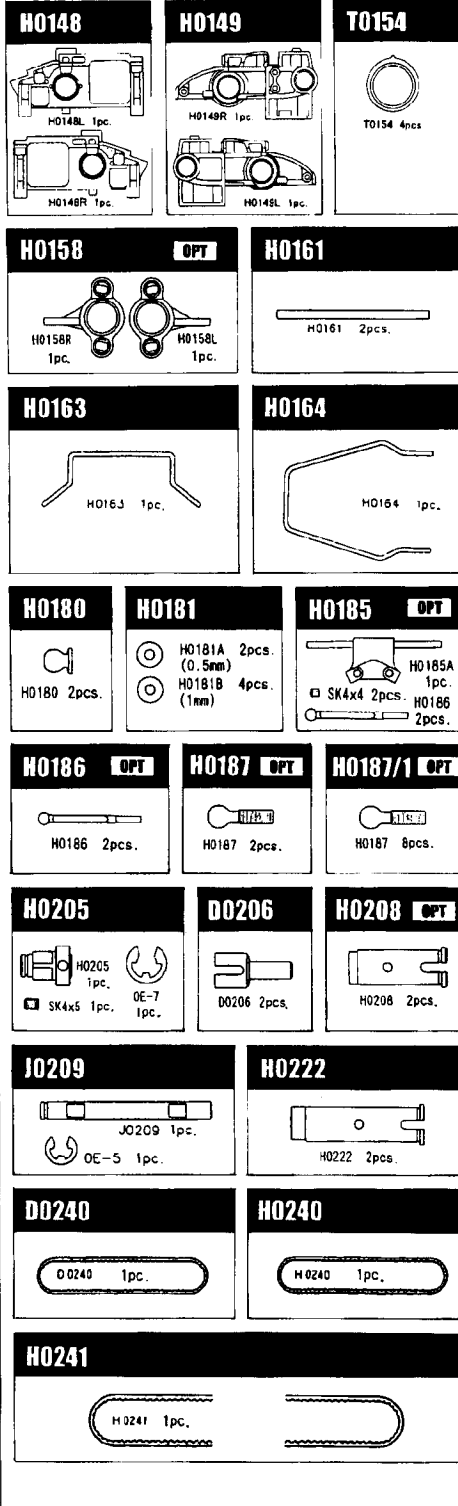

1/8th Scale 4WD Gas Powered Racing Car MRX4-R Parts List

H0076 INSTRUCTION MANUAL
H0077 DECAL MRX4-R
D0104R REAR LOWER SUS. SHAFT
H0104L FRONT LOWER SUS. SHAFT
J0105U REAR UPPER SUS. SHAFT
D0105R KING PIN
H0107/1 FRONT STABILIZER BAR
H0133 BRAKE BRACKET
H0134 REAR LOWER ARM MOUNT
H0135 FRONT UPPER ARM
H0136 REAR UPPER ARM
H0137 FRONT LOWER ARM
H0138 REAR LOWER ARM
H0139 FRONT UPRIGHT
H0140 REAR UPRIGHT
H0141 FRONT ANTI-ROLL BAR HOLDER
H0142 RADIO PLATE MOUNT
H0143 MIDDLE SHAFT BRACKET
H0144 KING PIN BALL CUP
H0145 ADJUST NUT
H0146 SUS. ARM SPACER
H0147 REAR UPPER ARM SET

H0148 FRONT BULKHEAD
H0149 REAR BULKHEAD
T0154 ECCENTRIC HUB
H0158 FRONT UPRIGHT
H0161 FRONT UPPER SUS. SHAFT
H0163 REAR ANTI-ROLL BAR
H0164 ROLL BAR
H0180 REAR UPRIGHT BALL
H0181 REAR UPRIGHT SPACER
H0185 REAR ADJUSTABLE ANTI-ROLL BAR SET
H0186 REAR ADJUSTABLE ANTI-ROLL BAR
H0187 TITANIUM KING PIN BALL (2 pcs.)
H0187/1 TITANIUM KING PIN BALL (8 pcs.)
H0205 PULLEY HUB
D0206 INNER DRIVE JOINT
H0208 FRONT AXLE SPACER
J0209 MIDDLE SHAFT
H0222 REAR AXLE SHAFT
D0240 BELT S 6mm
H0240 BELT S 8mm
H0241 BELT L 6mm

H0245 BELT S 6mm RUBBER
H0246 BELT S 9mm RUBBER
H0247 BELT L 6mm RUBBER
H0252 FRONT ONE WAY DRIVE AXLE
H0253 FRONT DRIVE SHAFT
H0255 BRAKE PULLEY ADAPTER
H0256 2 SPEED SHAFT
H0257 2 SPEED ADAPTER
H0268 AXLE WASHER
H0269 TITANIUM MIDDLE SHAFT
H0270 FRONT UNIVERSAL JOINT SET
H0271 FRONT AXLE SHAFT FOR UNIVERSAL
H0272 FRONT DRIVE SHAFT FOR UNIVERSAL
H0273 JOINT SHAFT FOR UNIVERSAL
H0274 ROLLER PIN ϕ 2.5x11.8 (10 pcs.)
H0275 FRONT WHEEL CHANGE LEVER
H0279 REAR WHEEL CHANGE LEVER
H0280 PULLEY SET